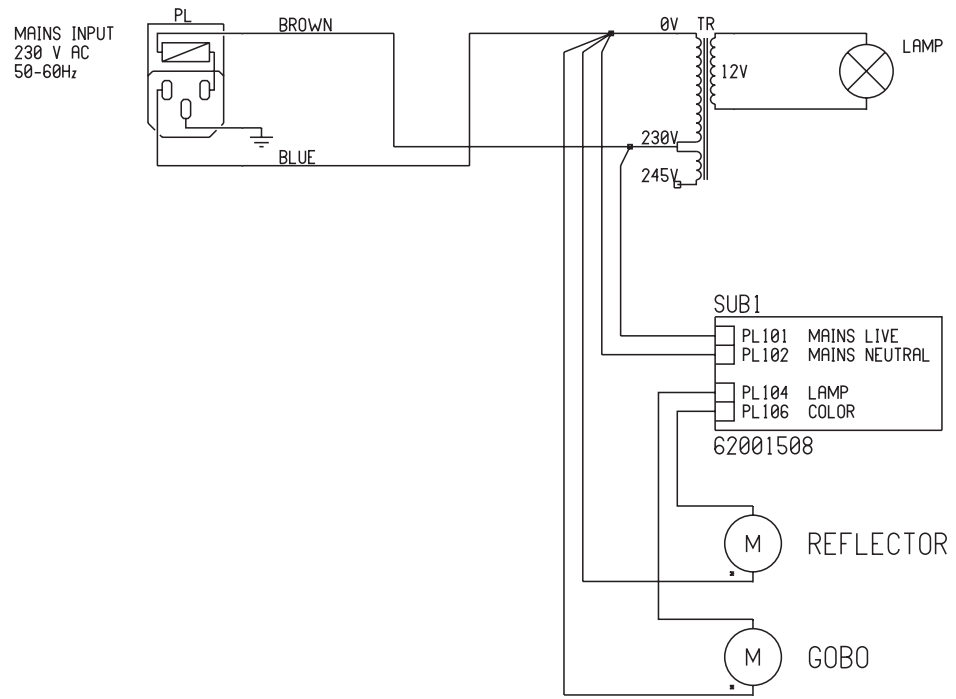

PRODUCT		ENG.	
VOY/DIS/ADV/LYNX DJ-PRODUKT EU		Martin Professional A/S	
NAME		REVISION A0	PAGE 1 OF 1
62001508.SCH / 01001509A.PCB		DRAWN BY BH	
		DATE 15/03/00	TIME 14:35

PRODUCT	VOY/DIS/ADV/LYNX DJ-SERIE 230V EU		ENG.	Martin Professional A/S	
NAME	90420000.SCH / 70420000		REVISION A0	PAGE 1	OF 1
			DRAWN BY BH		
			DATE 15/03/00	TIME 14:15	